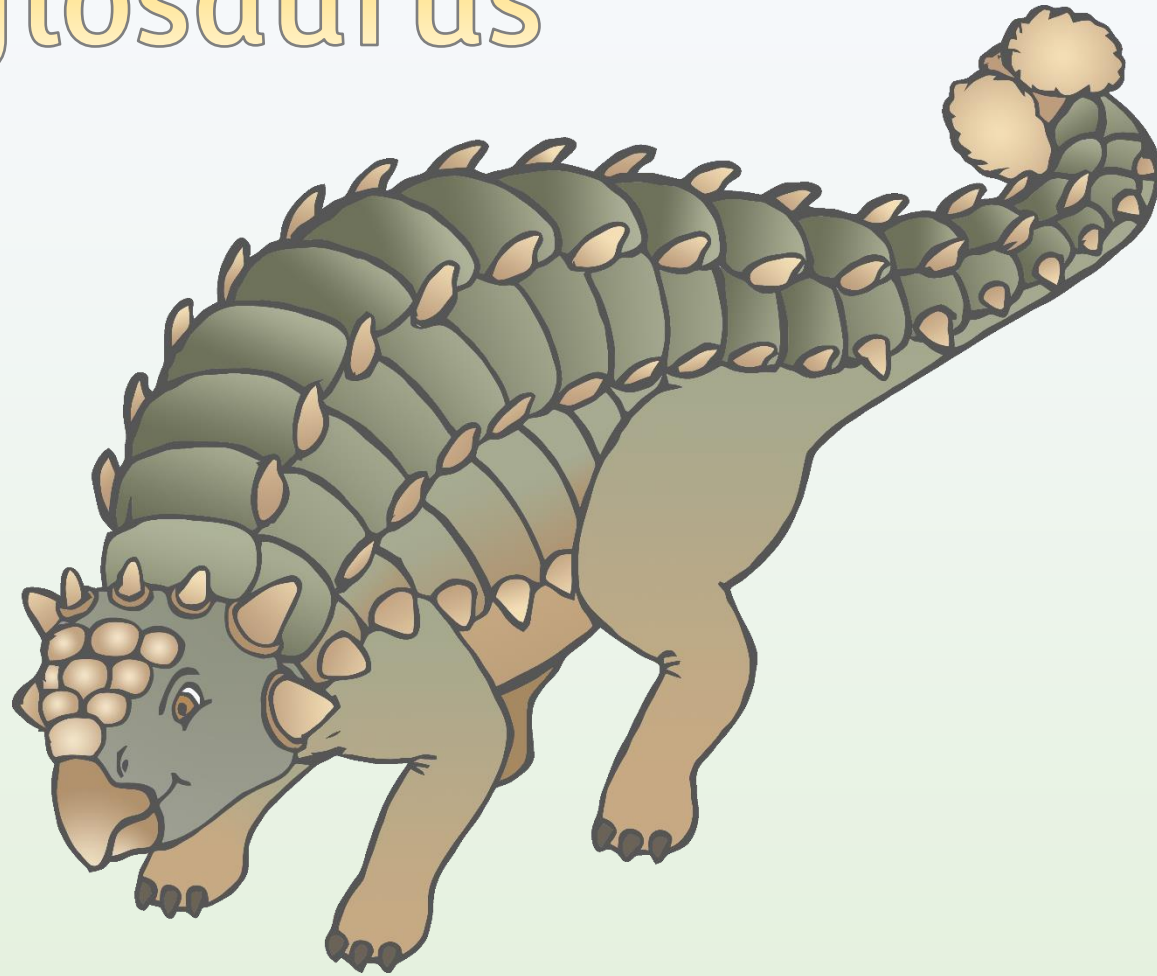

Tyrannosaurus Rex

Diet	Carnivore	Height	Up to 6.1m
Lived	80–65 Million Years Ago	Weight	Up to 15000kg

Spinosaurus

Diet	Carnivore	Height	Up to 7m
Lived	112-72 Million Years Ago	Weight	Up to 21000kg

Pterodactyl

Diet	Carnivore	Height	Approx 2-3m
Lived	200-136 Million Years Ago	Weight	Approx 20-90kg

Plesiosaur

Diet	Carnivore	Length	Up to 3.5m
Lived	205–66 Million Years Ago	Weight	Up to 450kg

Ankylosaurus

Diet	Herbivore	Height	Up to 1.7m
Lived	83–66 Million Years Ago	Weight	Up to 7000kg

Stegosaurus

Diet	Herbivore	Height	Up to 2.75m
Lived	155–150 Million Years Ago	Weight	Up to 3100kg

Parasaurolophus

Diet	Herbivore	Height	Up to 4.9m
Lived	76-73 Million Years Ago	Weight	Up to 3600kg

Pachycephalosaur

Diet	Herbivore	Height	Up to 1.5m
Lived	72-66 Million Years Ago	Weight	Up to 1000kg

Brachiosaurus

Diet	Herbivore	Height	Up to 13m
Lived	161-145 Million Years Ago	Weight	Up to 58000kg

Triceratops

Diet	Herbivore	Height	Up to 3m
Lived	83–66 Million Years Ago	Weight	Up to 12000kg