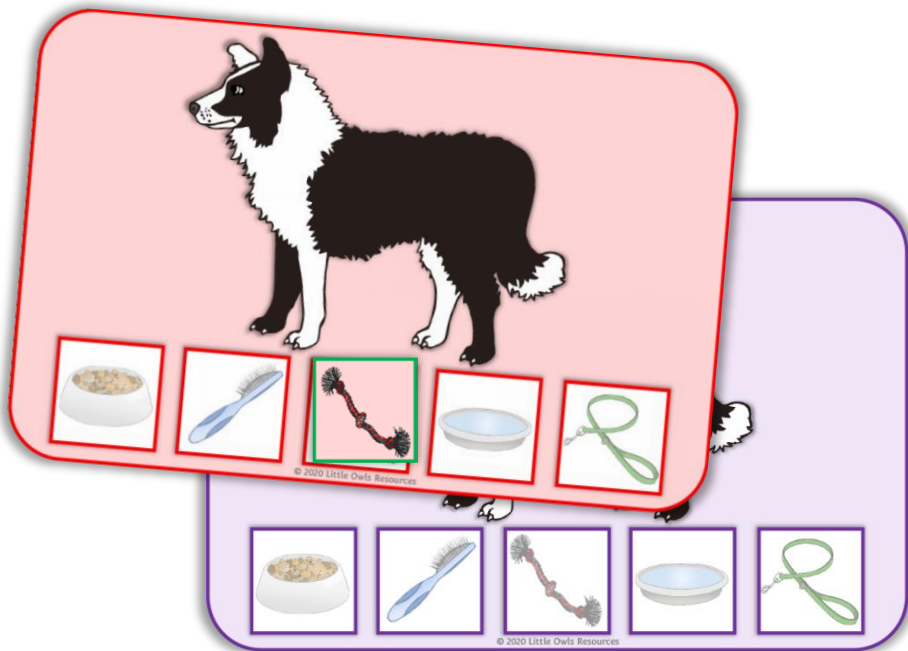

Dog Needs Game

Game for four players.

Each player has a coloured dog mat. Takes turns to turn a card. If it is an item of the correct colour place it on your mat. The first player to get all five items of the right colour is the winner!