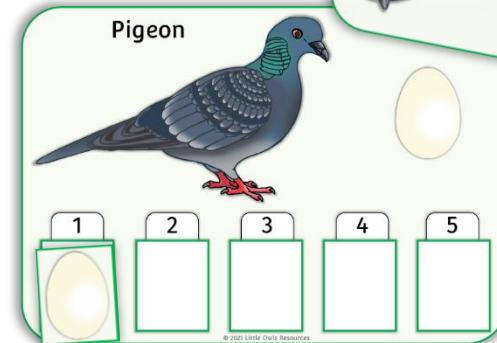

Garden Birdwatch Egg Match

Help the garden birds find their eggs!

Game for five players.

Each player has a large mat with a bird on. Takes turns to turn a small card over. If the egg matches the one on your mat, place it in the first space. If it is not a match put the card back where you found it.

The first player to get five correct eggs is the winner!

Blackbird

1

2

3

4

5

Robin