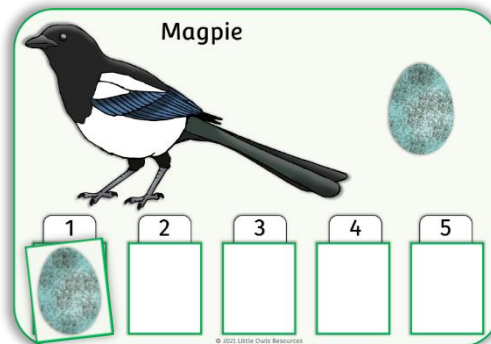

Garden Birdwatch Egg Match

Help the garden birds find their eggs!

Game for five players.

Each player has a large mat with a bird on. Takes turns to turn a small card over. If the egg matches the one on your mat, place it in the first space. If it is not a match put the card back where you found it.

The first player to get five correct eggs is the winner!

Blackbird

1

2

3

4

5

Robin

5

Blue Tit

1

2

3

4

5