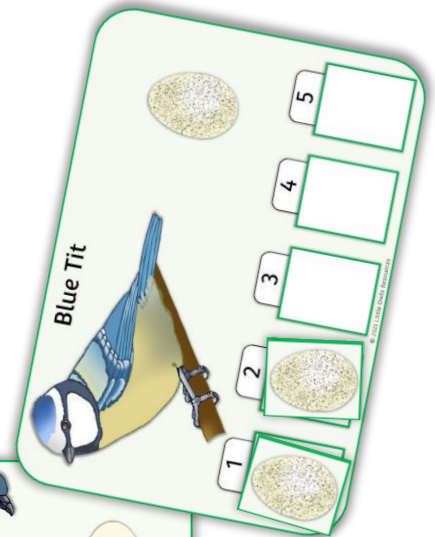

Garden Birdwatch Egg Match

Help the garden birds find their eggs!

Game for five players.

Each player has a large mat with a bird on. Takes turns to turn a small card over. If the egg matches the one on your mat, place it in the first space. If it is not a match put the card back where you found it.

The first player to get five correct eggs is the winner!

Blackbird

1

2

3

4

5

Robin

1

2

3

4

5

Magpie

1

2

5

Blue Tit

1

2

3

4

5