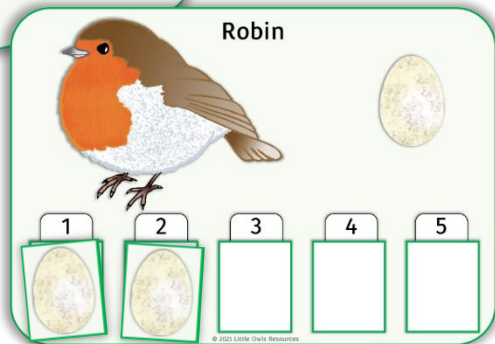

Garden Birdwatch Egg Match

Help the garden birds find their eggs!

Game for five players.

Each player has a large mat with a bird on. Takes turns to turn a small card over. If the egg matches the one on your mat, place it in the first space. If it is not a match put the card back where you found it.

The first player to get five correct eggs is the winner!

Blackbird

1

2

3

4

5

Robin