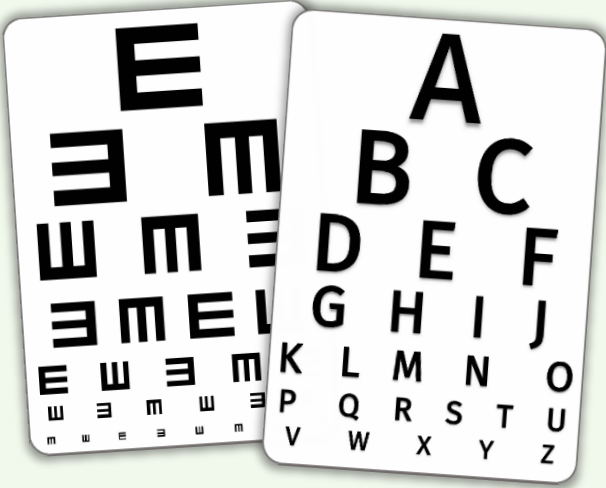

Name:

Age:

Notes:

Glasses styles

Thin

Thick

Semi-rimless

Very thin

eye
charts

© 2023 Little Owls Resources

optometrist

© 2023 Little Owls Resources

ophthalmoscope

© 2023 Little Owls Resources

eye-drops

© 2023 Little Owls Resources