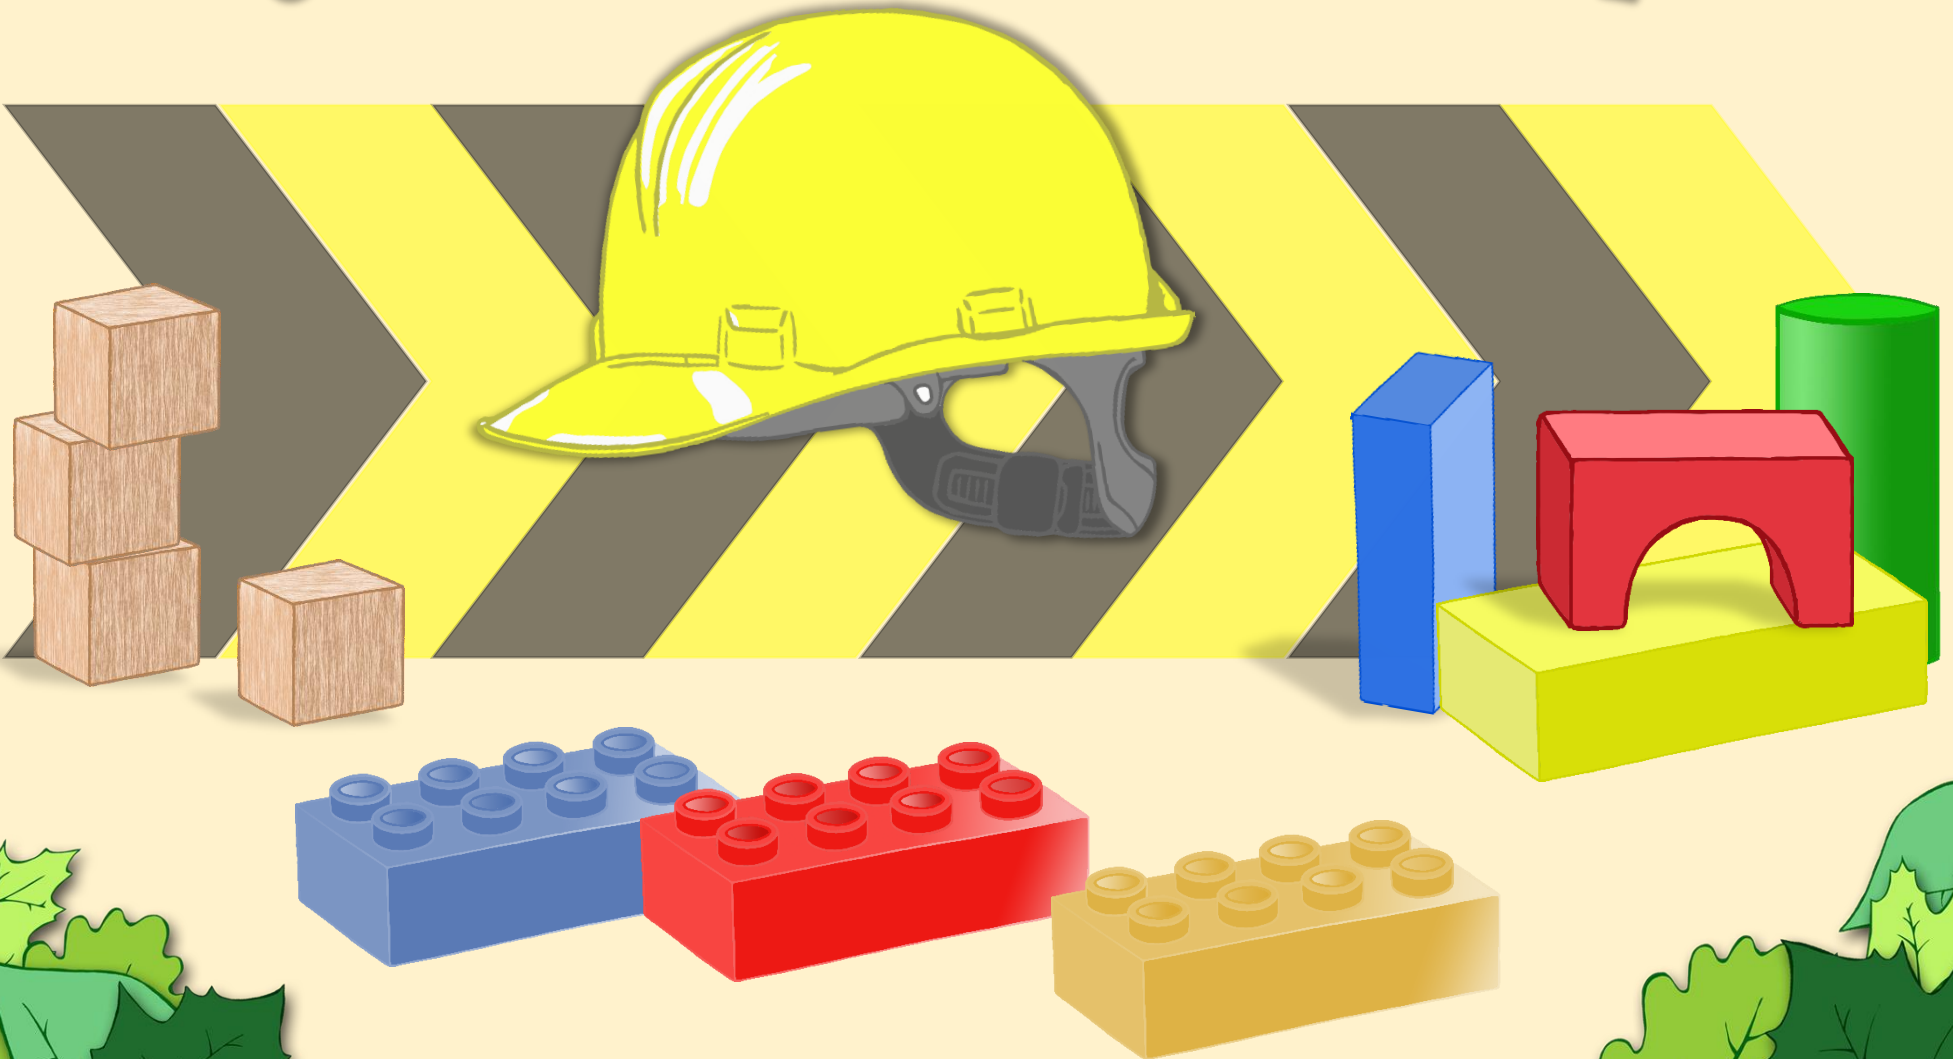

CONSTRUCTION AREA