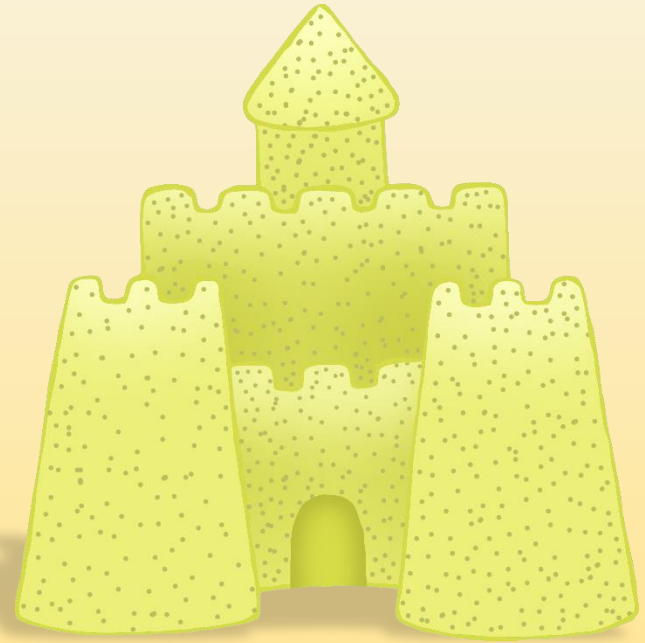

# Sand Area

A sign for a 'Water Area' featuring three illustrations: a blue cup tilted with two water droplets falling from it, a red bucket with a blue handle, and a blue pitcher with a handle and a measurement scale. The text 'Water Area' is written in large, blue, bubbly letters, with a reflection of the text and illustrations below it. The entire sign is framed by a blue border and decorated with green leaves in the corners.

# Water Area