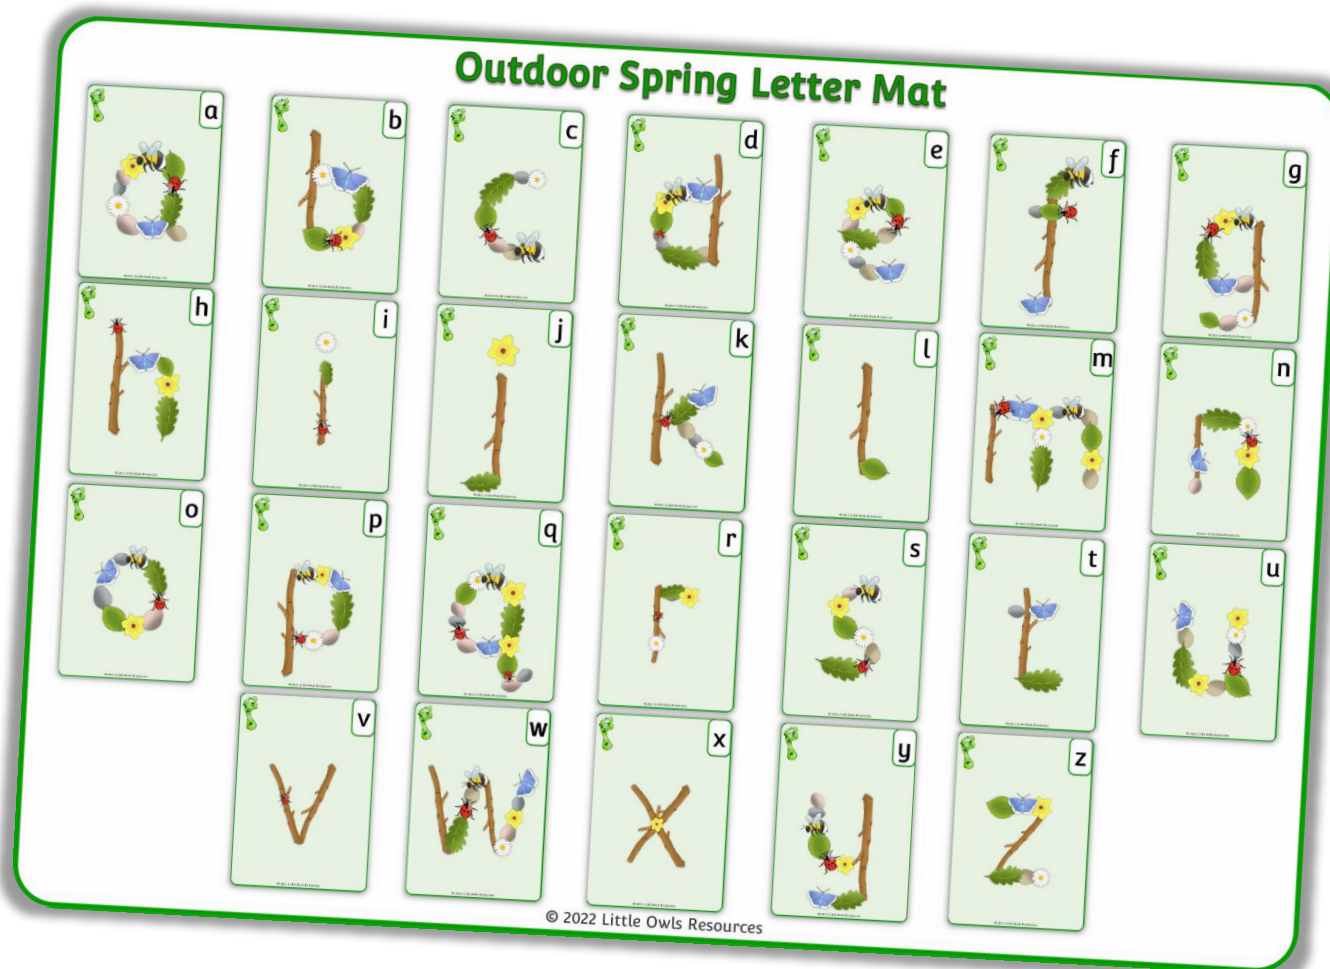

# Outdoor Spring Letter Mat

This mat could be used as part of a spring letter display or laminated for repeated tabletop use.

# Outdoor Spring Letter Mat