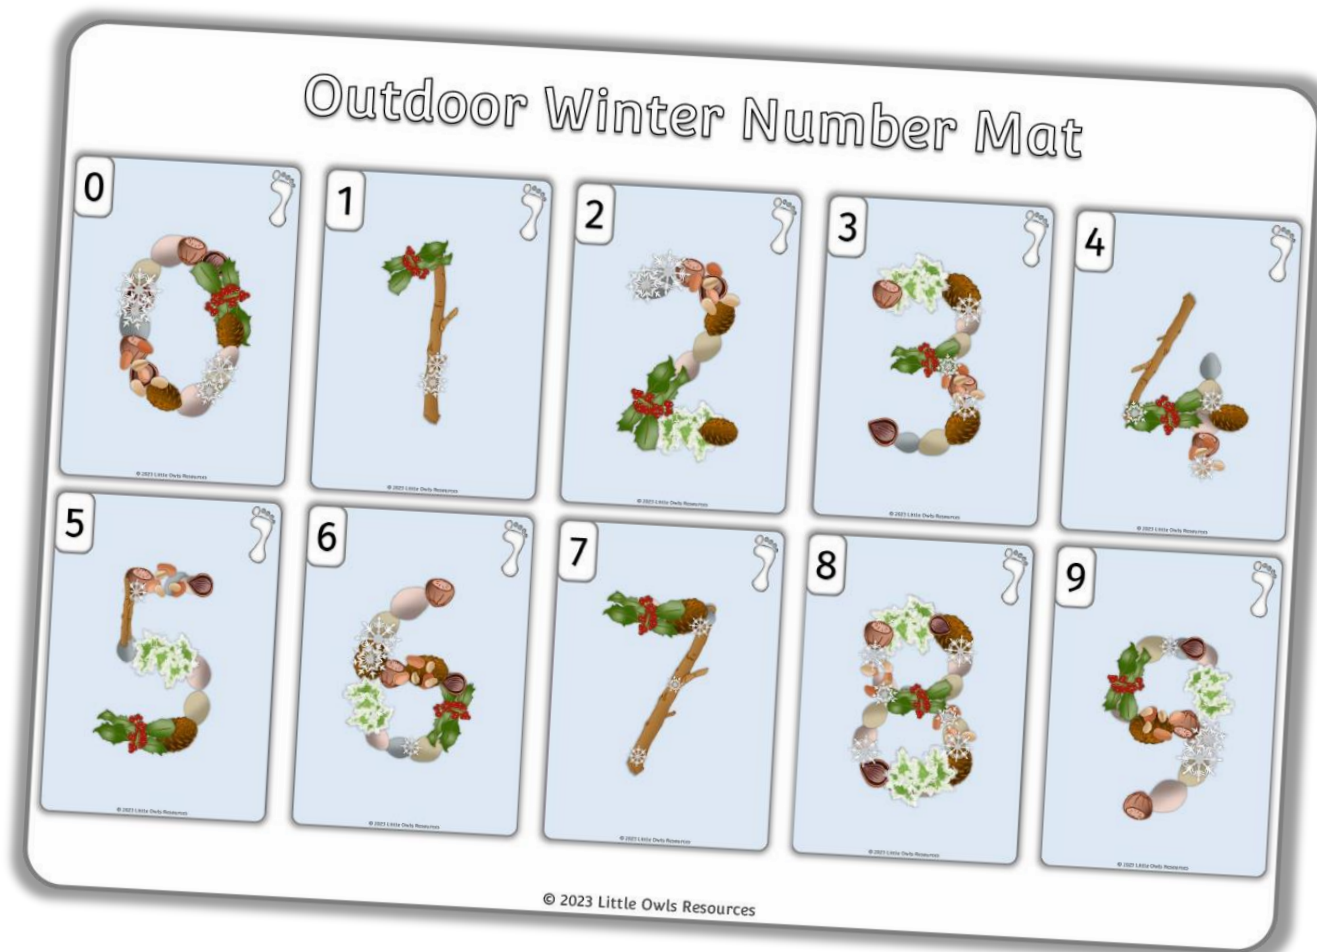

Outdoor Winter Number Mat

This mat could be used as part of a winter number display or laminated for use in a number/counting activity.

Outdoor Winter Number Mat

0

© 2023 Little Owls Resources

1

© 2023 Little Owls Resources