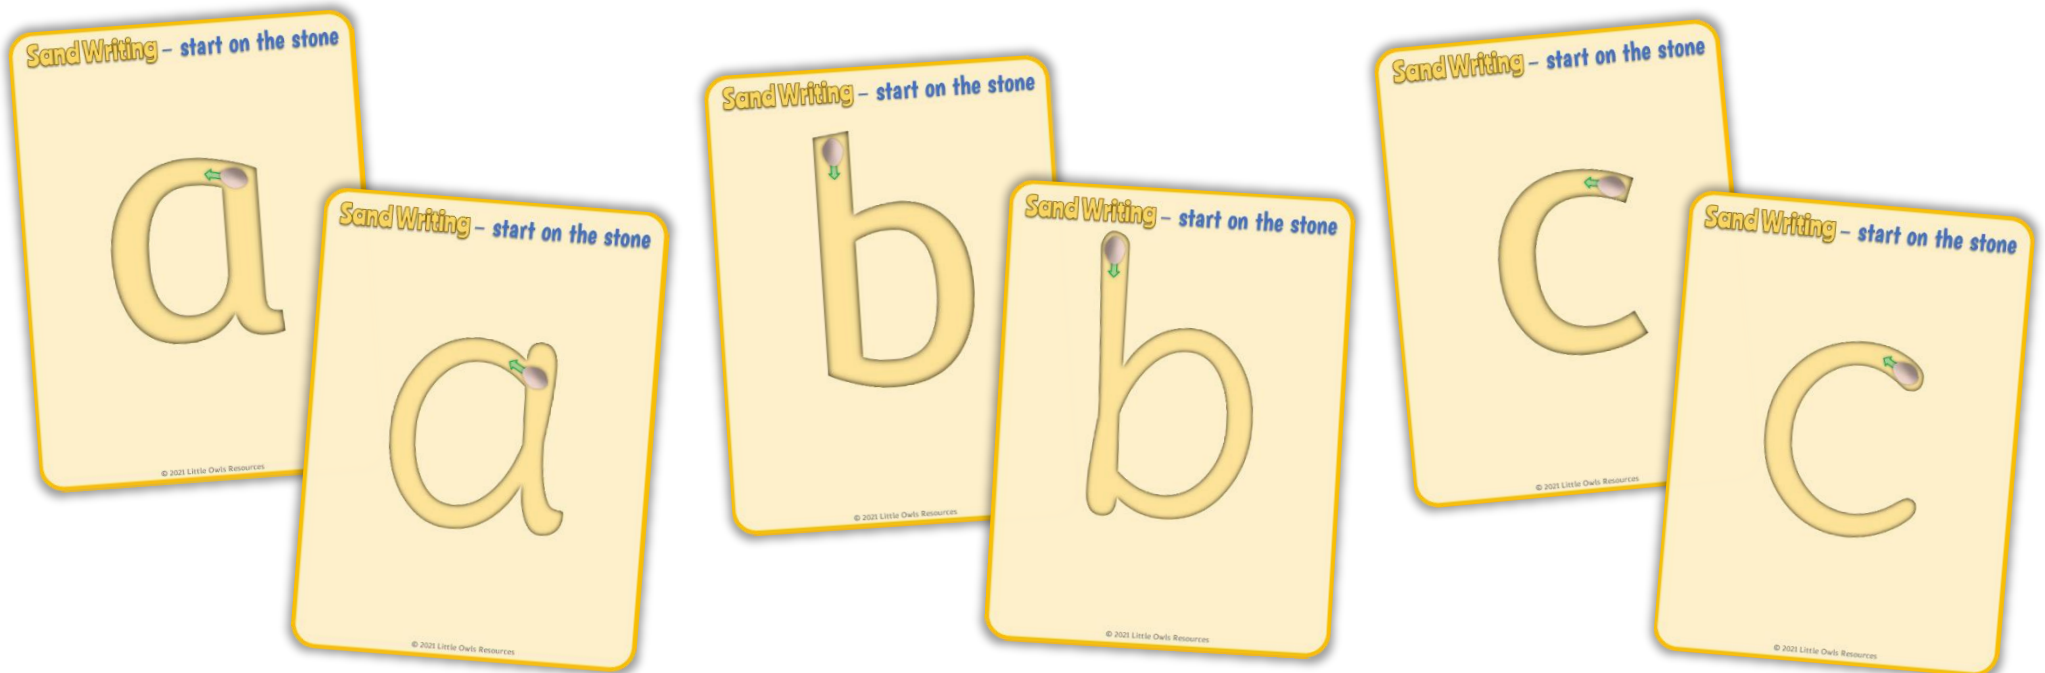

Sand Play

Letter Writing Cards

These cards are intended to be used to aid letter formation practice in wet sand. The writing could be attempted with a finger or a stick/pencil. A stone marks the spot where the writing of each letter should begin.

N.B. The pack includes two different font types for the letters: (p2-14) & (p15-27)

Sand Writing – start on the stone

Sand Writing – start on the stone

Sand Writing – start on the stone

Sand Writing – start on the stone