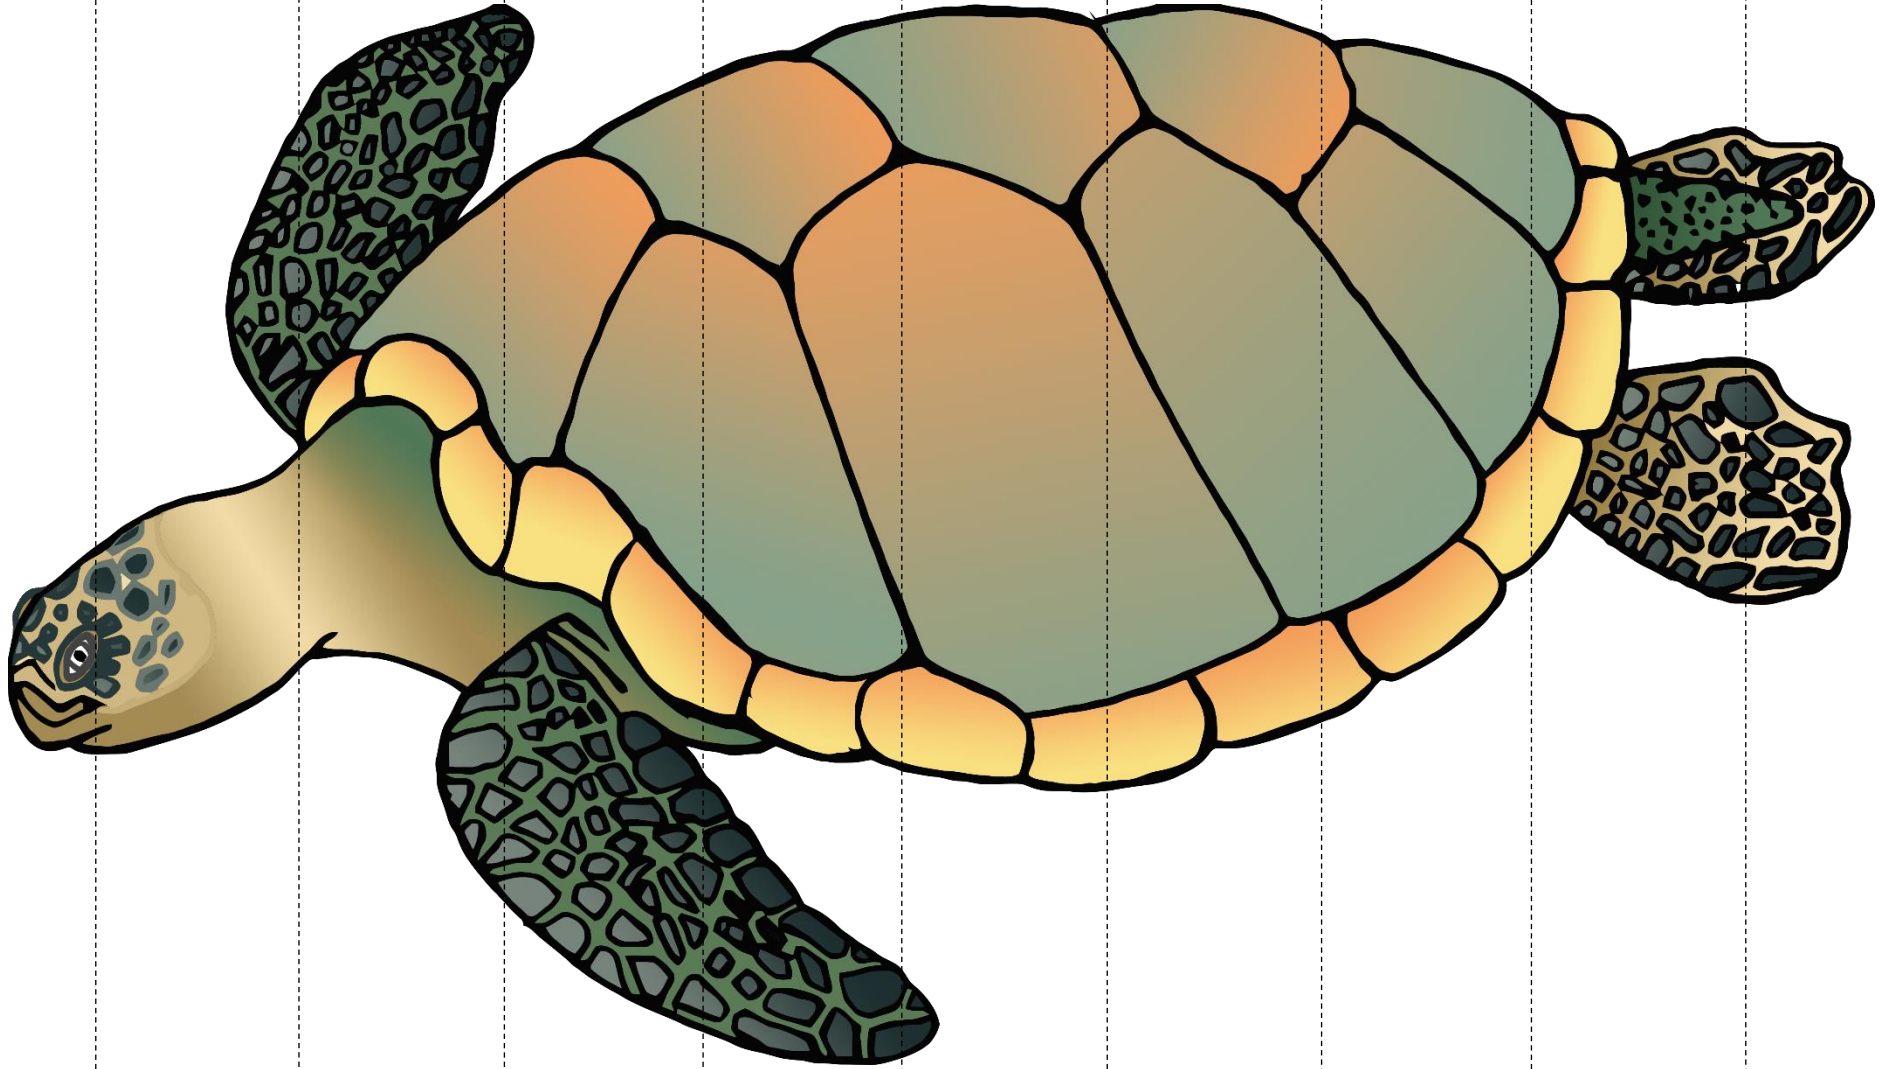

# Sea Turtle Facts

(Green Sea Turtles)

Sea turtles can live for

**70**

years.

Sea turtles eat  
*seagrass and algae.*

Turtles first evolved over **250 million** years ago!

# Sea Turtles are **Endangered**.

This means there is a very high risk that they may become extinct.

Sea turtles think that plastic bags left in the sea are food. The bags are very bad for them.

Humans have hunted and killed many sea turtles.

# How **BIG** is a Sea Turtle?

1

2

3

4

5

6

7