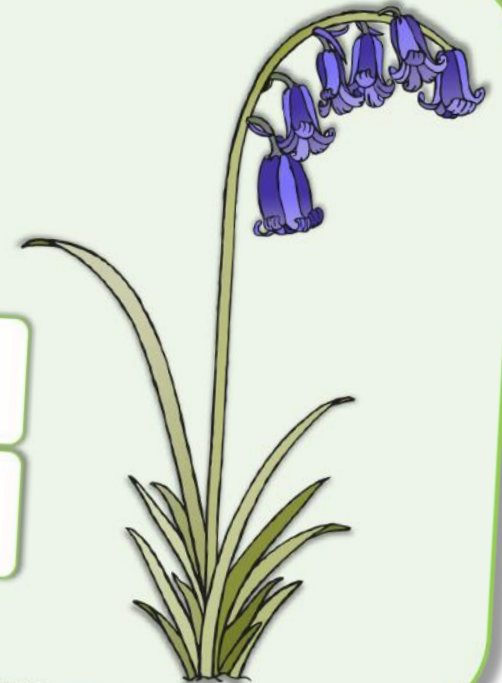

Woodland Wildlife

Fact Cards - Plants (A4)

These fact cards can be used as part of a display or as a stimulus for discussion, writing and drawing before or after time spent in a woodland setting.

Daffodil

Height:
42cm

Flowering Season:
Spring

Fact:
Brought to UK by the
Romans.

© 2021 Little Owls Resources

Bluebell

Height:
30cm

Flowering Season:
Spring

Fact:
Bluebells are an indication of
an area of ancient woodland.

© 2021 Little Owls Resources

Ivy

Height:

Up to 30m (on tree)

Flowering Season:

Autumn

Fact:

Ivy uses trees and walls to grow up high to get more sunlight.

**Used to treat stomach aches
in the past.**

Wood Anemone

Height:

5–15cm

Flowering Season:

Spring

Fact:

Wood Anemone are an indication of an area of ancient woodland.