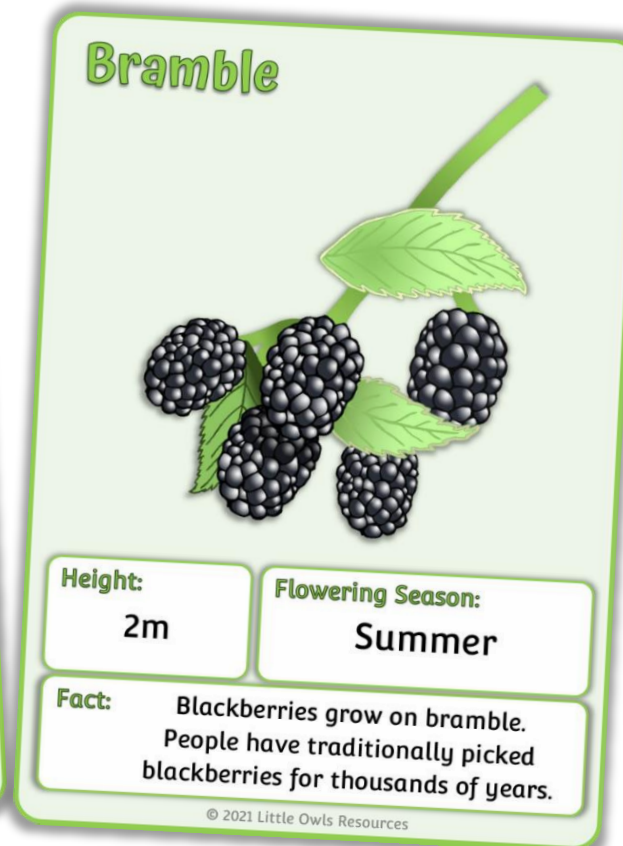

# Woodland Wildlife

## Fact Cards - Plants (A5)

These fact cards can be used as part of a display or as a stimulus for discussion, writing and drawing before or after time spent in a woodland setting.

# Herb Robert

Height:

30cm

Flowering Season:

Late Spring >>> Summer

Fact:

Used to treat stomach aches in the past.

# Wood Anemone

Height:

5-15cm

Flowering Season:

Spring

Fact:

Wood Anemone are an indication of an area of ancient woodland.