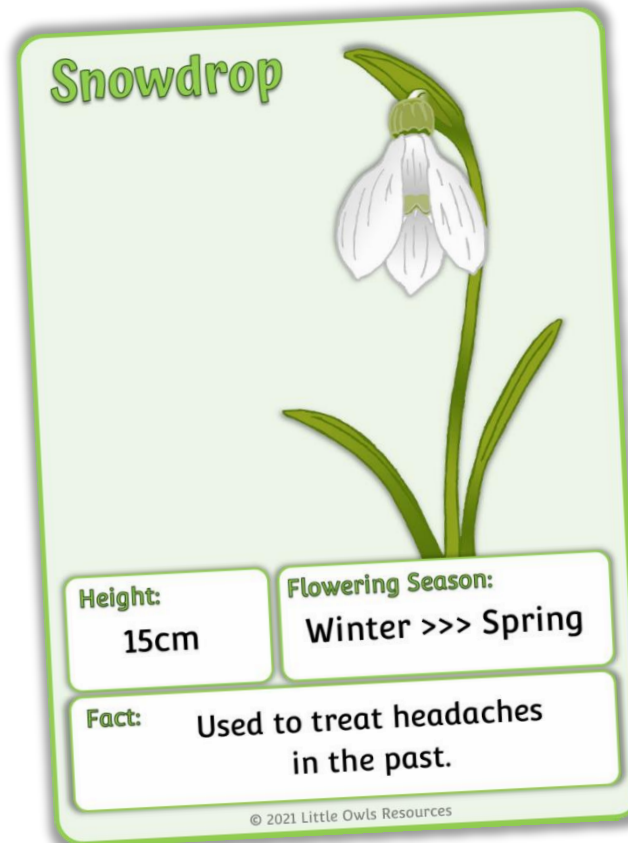

## Fact Cards - Plants (A5)

These fact cards can be used as part of a display or as a stimulus for discussion, writing and drawing before or after time spent in a woodland setting.

# Bluebell

**Height:**  
30cm

**Flowering Season:**  
Spring

**Fact:** Bluebells are an indication of an area of ancient woodland.

# Snowdrop

Height:

15cm

Flowering Season:

Winter >>> Spring

**Fact:**

Used to treat headaches in the past.

# Herb Robert

Height:

30cm

Flowering Season:

Late Spring >>> Summer

Fact:

Used to treat stomach aches in the past.